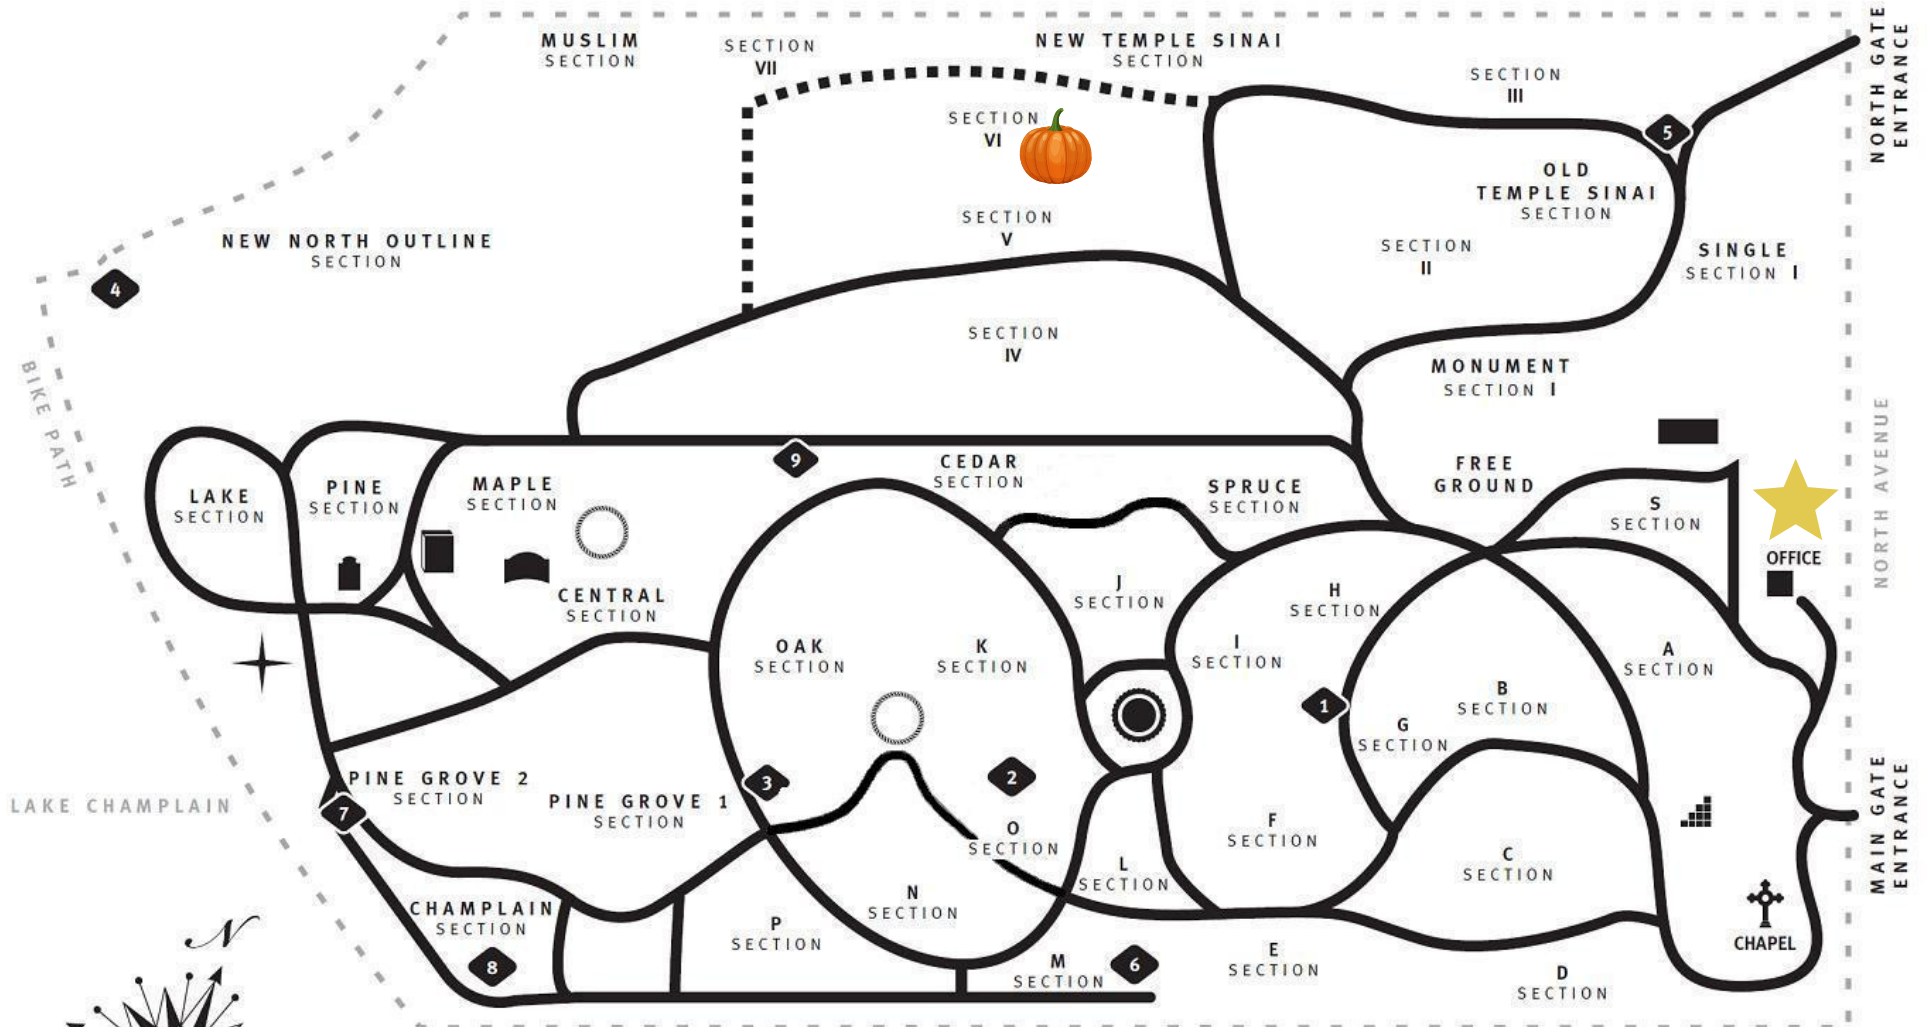

Lakeview Cemetery

455 North Ave

limited parking is available by the office.

We'll meet in Section VI (close to BHS)

- | | | | |
|---------------------|------------------|------------------|-----------------------------|
| MAUSOLEUMS | COLUMBARIUM | OLD FOUNTAINS | HOME FOR DESTITUTE CHILDREN |
| 1. ADSIT | GAZEBO | CREMATION GARDEN | MAINTENANCE AREA |
| 2. ALLEN | GENERAL STANNARD | CITY VAULT | PAVED ROAD |
| 3. BOOTH | | | UNPAVED ROAD |
| 4. CANALES | | | |
| 5. DESPIRITO | | | |
| 6. HILL-CLARKSON | | | |
| 7. PATRICK | | | |
| 8. PATRICK/THOMPSON | | | |
| 9. PERKINS | | | |